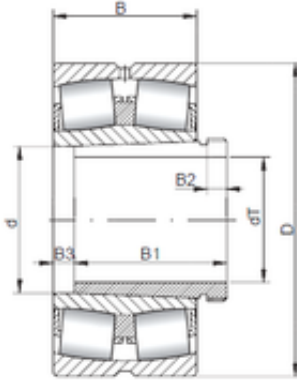

## 150 mm x 320 mm x 108 mm Loyal 22330 KCW33+AH2330 spherical roller bearings

Bearing No. 22330 KCW33+AH2330

Size	150x320x108 mm
Bore Diameter	150 mm
Outer Diameter	320 mm
Width	108 mm
d	150 mm
d1	135 mm
D	320 mm
B	108 mm
C	108 mm
B1	5 mm
B2	24 mm
Weight	40,6 Kg
Basic dynamic load rating (C)	1270 kN
Basic static load rating (C0)	1760 kN
(Grease) Lubrication Speed	1000 r/min

22330 KCW33+AH2330 Bearing 2D drawings and 3D CAD models