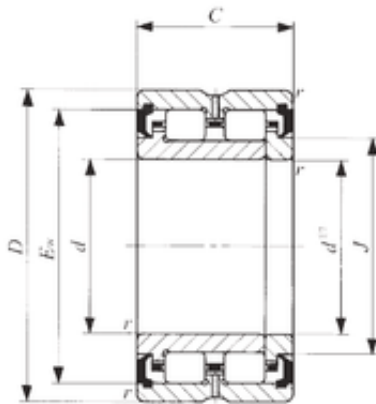

120 mm x 165 mm x 45 mm IKO NAU 4924UU cylindrical roller bearings

Bearing No. NAU 4924UU

Size	120x165x45 mm
Bore Diameter	120 mm
Outer Diameter	165 mm
Width	45 mm
d	120 mm
D	165 mm
Ew	153,5 mm
B	45 mm
C	45 mm
r min.	1,5 mm
J	136 mm
Weight	2,68 Kg
Basic dynamic load rating (C)	146 kN
Basic static load rating (C0)	268 kN

NAU 4924UU Bearing 2D drawings and 3D CAD models