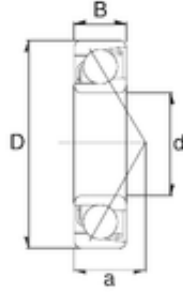

10 mm x 35 mm x 11 mm ZEN 7300B-2RS angular contact ball bearings

Bearing No. 7300B-2RS

Size	10x35x11 mm
Bore Diameter	10 mm
Outer Diameter	35 mm
Width	11 mm
d	10 mm
D	35 mm
B	11 mm
C	11 mm
Weight	0,06 Kg
Basic dynamic load rating (C)	9,15 kN
Basic static load rating (C0)	3,84 kN
(Grease) Lubrication Speed	10800 r/min

7300B-2RS Bearing 2D drawings and 3D CAD models